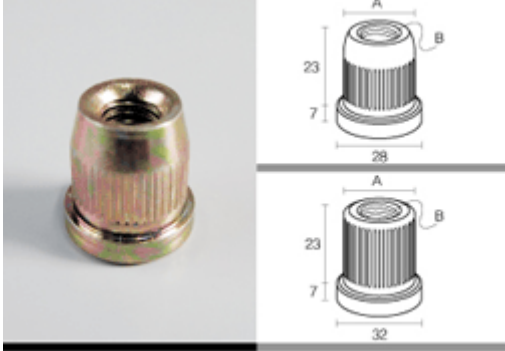

ADJUSTER 可调脚盘

[RUBBER COATED ADJUSTER]

[ADJUSTER - SMALL]

[ADJUSTER - LARGE]

[ADJUSTER - SEMI CIRCLE]

[BUSING NUT - METAL]

[BUSING NUT - PLASTIC - A]

[PLASTIC ADJUSTER]