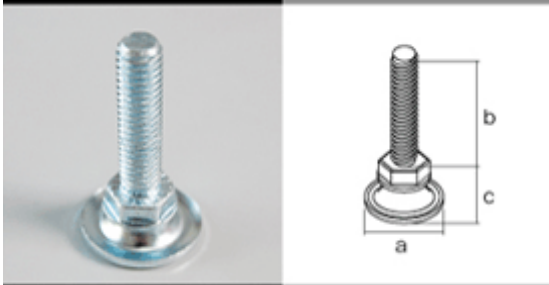

ADJUSTER 可调脚盘

[RUBBER COATED ADJUSTER]

[ADJUSTER - SMALL]

[ADJUSTER - LARGE]

[ADJUSTER - SEMI CIRCLE]

[BUSING NUT - METAL]

[BUSING NUT - PLASTIC - A]

[PLASTIC ADJUSTER]