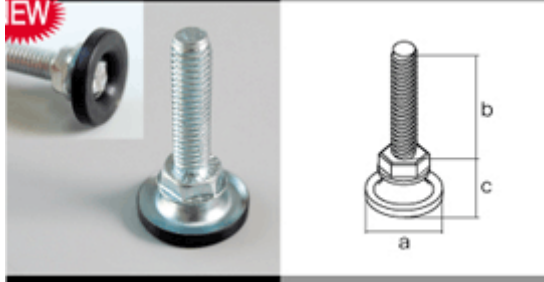

ADJUSTER 可调脚盘

[RUBBER COATED ADJUSTER]

[ADJUSTER - SMALL]

[ADJUSTER - LARGE]

[ADJUSTER - SEMI CIRCLE]

[BUSING NUT - METAL]

[BUSING NUT - PLASTIC - A]

[PLASTIC ADJUSTER]