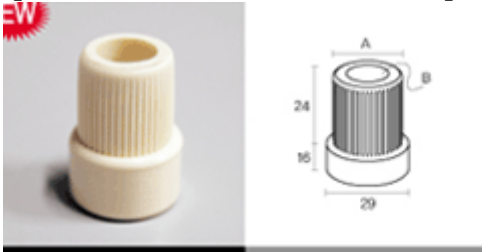

ADJUSTER 可调脚盘

[RUBBER COATED ADJUSTER]

[ADJUSTER - SMALL]

[ADJUSTER - LARGE]

[ADJUSTER - SEMI CIRCLE]

[BUSING NUT - METAL]

[BUSING NUT - PLASTIC - A]

[PLASTIC ADJUSTER]