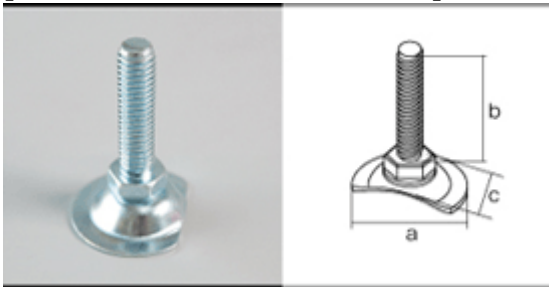

ADJUSTER 可调脚盘

[RUBBER COATED ADJUSTER]

[ADJUSTER - SMALL]

[ADJUSTER - LARGE]

[ADJUSTER - SEMI CIRCLE]

[BUSING NUT - METAL]

[BUSING NUT - PLASTIC - A]

[PLASTIC ADJUSTER]