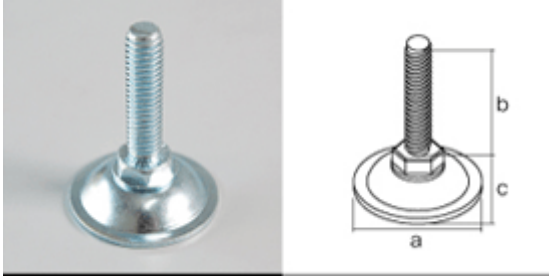

ADJUSTER 可调脚盘

[RUBBER COATED ADJUSTER]

[ADJUSTER - SMALL]

[ADJUSTER - LARGE]

[ADJUSTER - SEMI CIRCLE]

[BUSING NUT - METAL]

[BUSING NUT - PLASTIC - A]

[PLASTIC ADJUSTER]